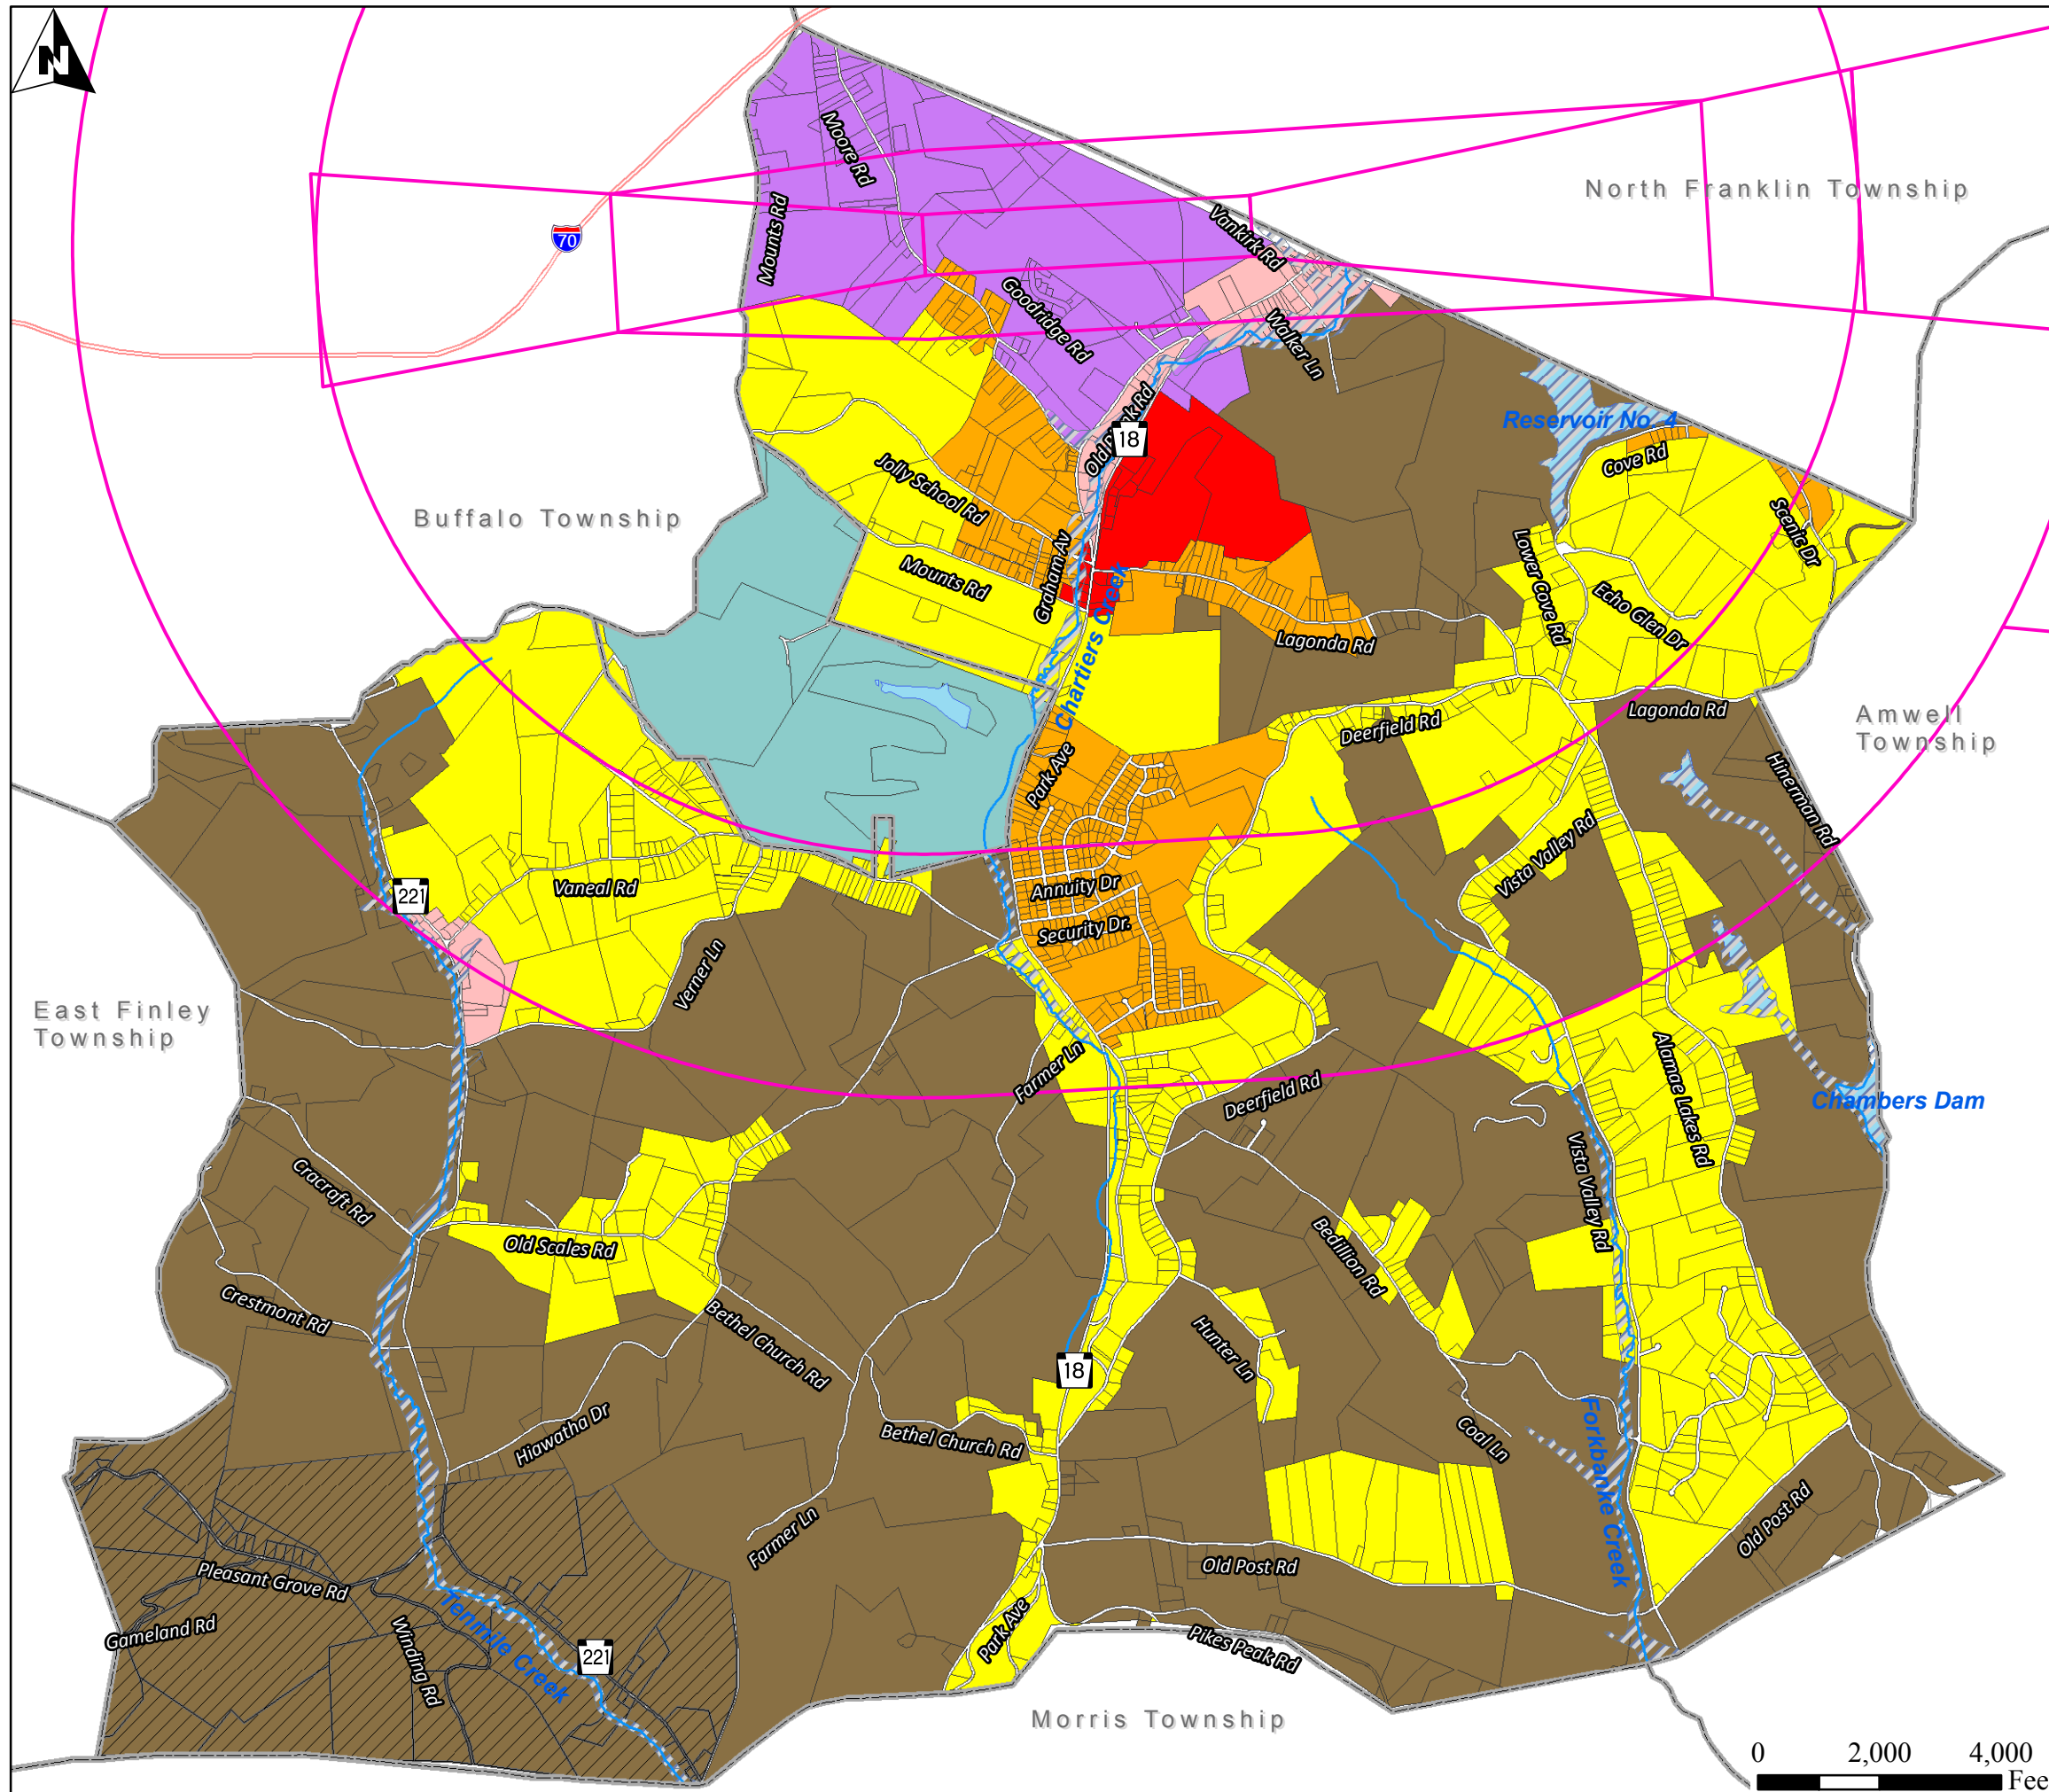

Official Zoning Map South Franklin Township & Green Hills Borough Washington County, Pennsylvania

Effective Date: June 1, 2013

Legend

-  Municipal Boundary
-  Waterway
-  Property Line
-  Waterway

Zoning Districts

-  A-1: General Agricultural
-  R-1: Rural Residential
-  R-2: Medium Density Residential
-  MU: Mixed Use Residential/Commercial
-  C-1: Local Commercial
-  SD: Special Development
-  I/C: FLEX Industrial/Commercial
-  Industrial Overlay
-  Floodplain Overlay
-  Airport Overlay

Washington County, Pennsylvania

0 2,000 4,000 Feet